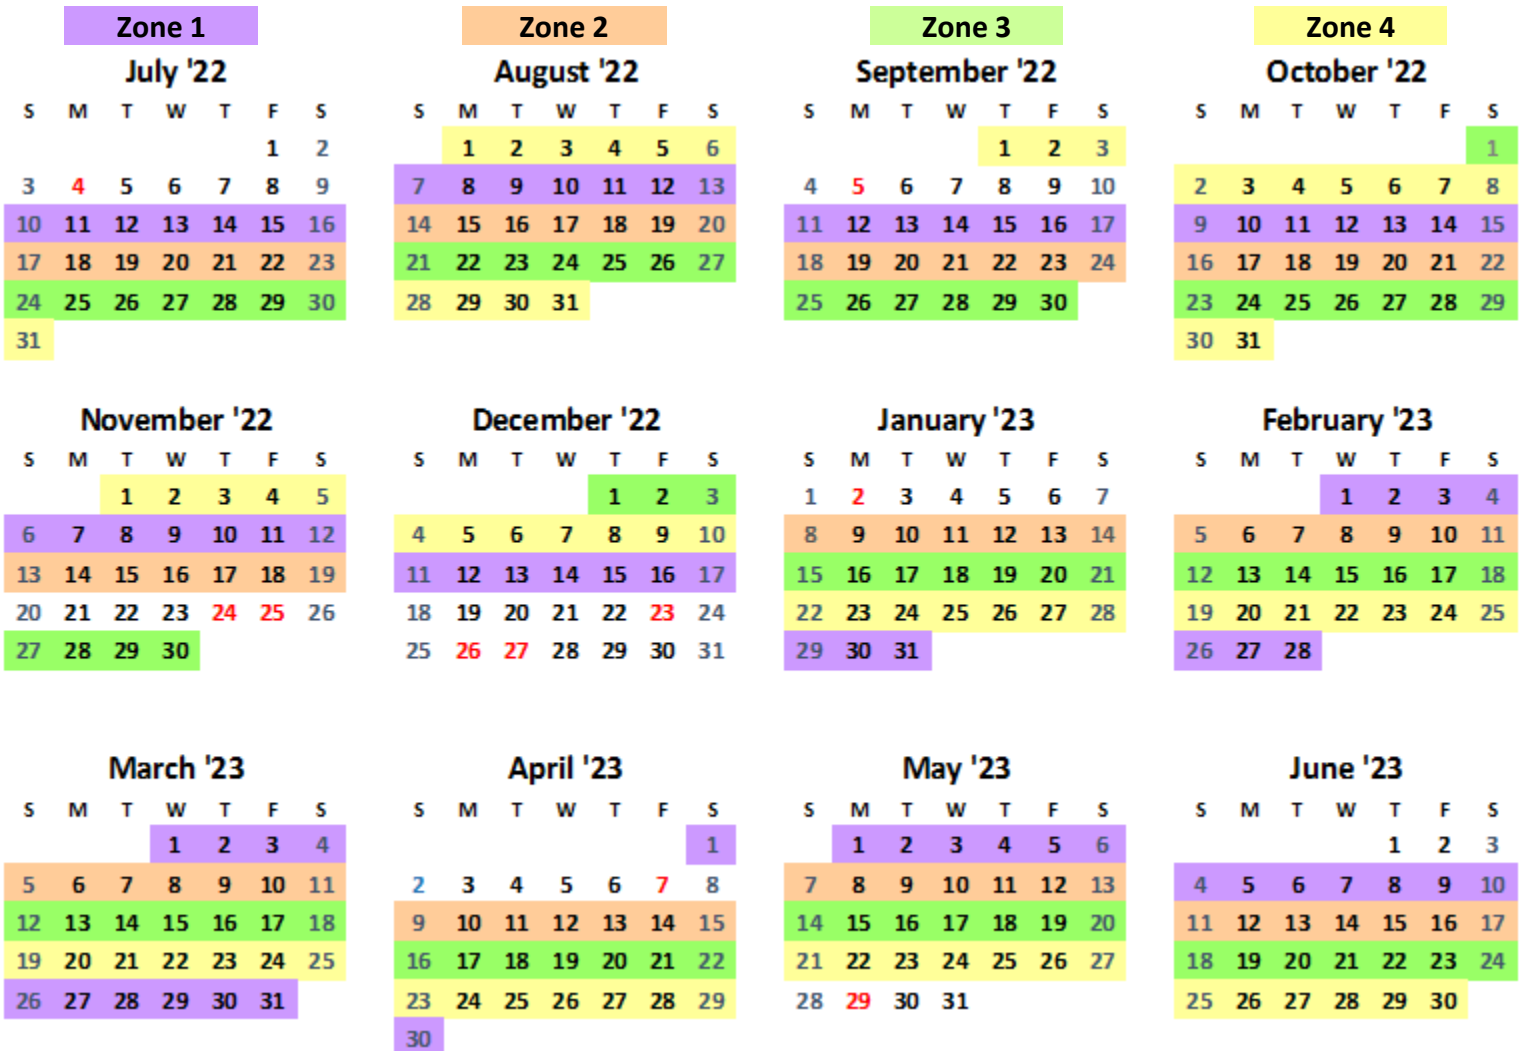

TOWN OF CAROLINA BEACH

YARD WASTE AND BULK ITEMS REMOVAL SCHEDULE FY 2022-2023

The Town will remove yard waste free of charge for one pickup truck load from the illustrated zones during the designated time periods. Any pickups over the one pickup load will be charged. Bulk items pick up have a minimum charge of $30.00.

- If the week is not highlighted on the calendar below, then there will be no yard debris or bulk pick-ups on that week.
- There is no call in for yard waste or bulk item removal. It will be collected only on the week that your zone is scheduled.
- Debris must be placed curbside on the Sunday night prior to your designated week. Once Operations has completed picking up on your street, they will not return to your street until the following scheduled zone pickup.
- Branches need to be in 4' bundles with no limbs larger than 6" in diameter.
- Small debris, such as leaves, should be paper bagged. No plastic bags.
- Each bundle or paper bag must weigh less than 50 lbs.
- The combination of bundles and paper bags should not exceed 3 cubic yards in size.
- Any yard debris or bulk item left curbside after pickup has occurred during the designated week will be subject to a charge.

For any questions or concerns, please call Operations at 910-458-4821, or see Town website.

Streets are listed by Zones on next page