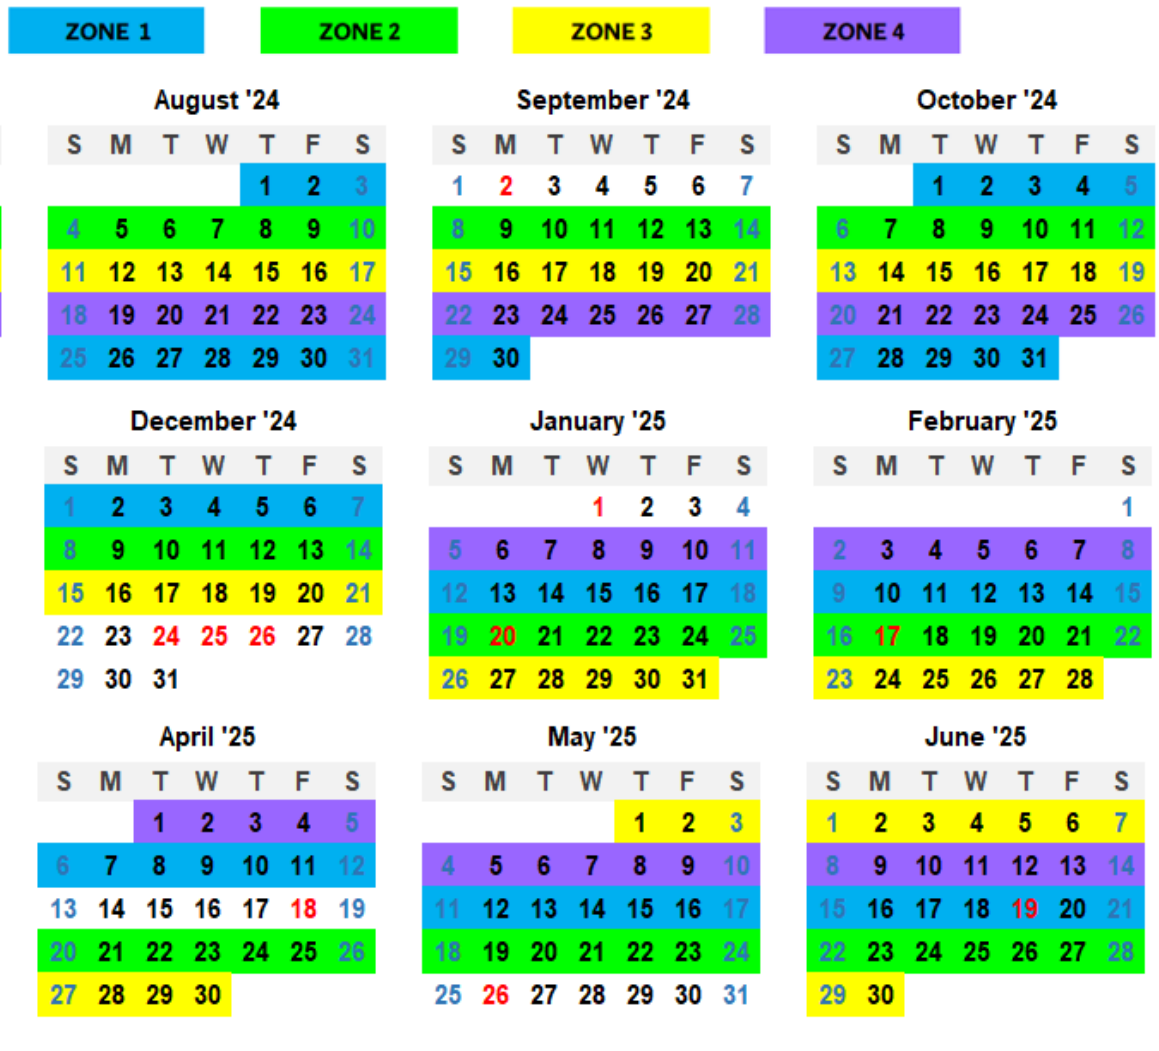

## YARD WASTE AND BULK ITEMS REMOVAL SCHEDULE FY 2024-2025

The Town will remove **yard waste free of charge for one pickup truck load** from the illustrated zones during the designated time periods. Any pickups over the one pickup load will be charged based on the amount of truck loads needed to pick up the yard waste. **Bulk items pick up have a minimum charge of \$40.00.**

- **There is no call in for yard waste or bulk item removal. It will be collected only in the week that your zone is scheduled.**
- Debris must be placed curbside on the Sunday night prior to your designated week. Yard debris will be picked up first throughout the week and then bulk items will be picked up after. They do not pick up yard debris and bulk items up at the same time. **Once Operations has completed picking up on your street, they will not return to your street until the following scheduled zone pickup.**
- If the week is not highlighted on the calendar below, then there will be no yard debris or bulk pick-ups on that week.
- Branches need to be in 4' bundles with no limbs larger than 6" in diameter.
- Small debris, such as leaves, should be paper bagged. No plastic bags.
- Each bundle or paper bag must weigh less than 50 lbs.
- The combination of bundles and paper bags should not exceed 3 cubic yards in size.

## Zone 1

Alabama Avenue  
Bonito Lane  
Bowfin Lane  
Croaker Lane  
Lake Park Blvd South  
Mackeral Lane  
North Carolina Avenue  
Ocean Boulevard  
Pinfish Lane  
Searay Lane  
Snapper Lane  
South Carolina Avenue  
Spot Lane  
Swordfish Lane  
Tennessee Avenue  
Texas Avenue